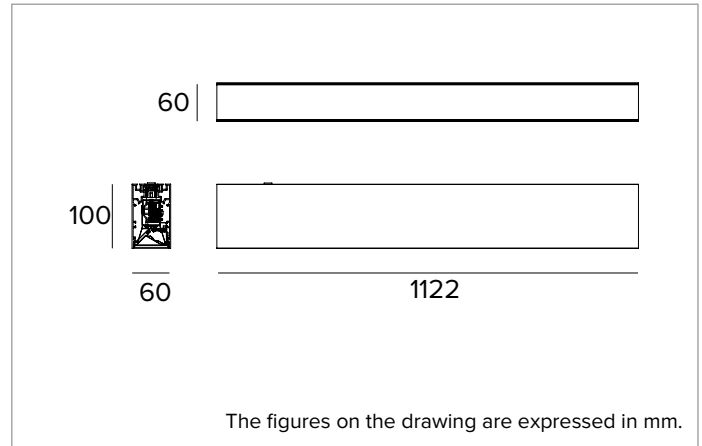

SOURCE

LED Engine made of linear LED boards Ra90. Tunable White version available on request.

Energy efficiency class: E

Nominal power: 24W

Nominal flux: 2876lm

Colour rendering index: 90

Rf: 91.4

Rg: 100.8

CCT nominal: 3000K

Lifetime (L80/B10): >50000h tq +25°C

ILLUMINOTECHNICAL CHARACTERISTICS

Direct emission. Diffused light with opal screen - Highly reflective brushed aluminium reflector and opaline polycarbonate screen.

Emission: DOWN OPAL

Optical efficiency: 68%

Fixture flux: 1959lm

Luminous efficacy: 73lm/W

Photobiological safety: Compliant with RG0 exempt risk group

MECHANICAL CHARACTERISTICS

White painted extruded aluminium body, available in four different lengths. Magnetic installation system to mount the light unit into the housing complete with an anti-fall safety cable.

Colour and finish: Deep black

Dimensions: L=1122mm

Weight: 4Kg

Version: LINEAR

Degree of protection: IP20

ELECTRICAL CHARACTERISTICS

Integrated electronic ON-OFF power supply. Complete with electrical cables to guarantee feeding continuity (max 2kW for ceiling and recessed versions; max 0,6kW for the suspended version). Emergency Pack available on request. Luminaire compliant with EN 60598-2-22 for power supply from a centralised emergency system CPSS (Central Power Supply System), not incorporated in the luminaire - high risk areas excluded. The default power and flux are 100% in AC and 100% in DC.

Fixture Power: 27W

Power supply: 220-240Vac 50/60Hz

Insulation Class: CLASS 1

Type of driver / Control: ON-OFF

Driver included: YES

Class F: YES

SAFE FLICKER: PstLM=<1 and SVM=<0.4 (IEC TR 61547-1 and IEC TR 63158), to ensure a more comfortable and safe light

Ambient temperature: 0°C / +25°C

INSTALLATION

For linear configurations complete with a special connector to attach to the power supply. For other configurations accessorise with special X, T and L connectors. To be completed with mounting systems and end caps.

NOTES

110-277Vac version available on request.

REGULATIONS AND CERTIFICATIONS

ENEC.

WARRANTY

5 years.

WARNING

Luminaire designed for disposal/recycling at end-of-life. Replaceable (LED only) light source by a professional. Replaceable control gear by a professional.

Due to the technological evolution of the electronic components, the data provided may be updated, and as such, confirmation must be requested during the order process.

Luminous flux and power supply have +/-10% tolerances with respect to the indicated value. tq +25°C (CIE 121).

We reserve the right to make technical changes.

Targetti Sankey S.r.l.
Via Pratese, 164
50145 Firenze - Italy
Tel: +39 055 37911
targetti.com
targetti@targetti.com

CCIAA Firenze
Share Capital:
€ 500.000,00
VAT N. (IT):
01537660480
R.E.A: FI-275656

TARGETTI